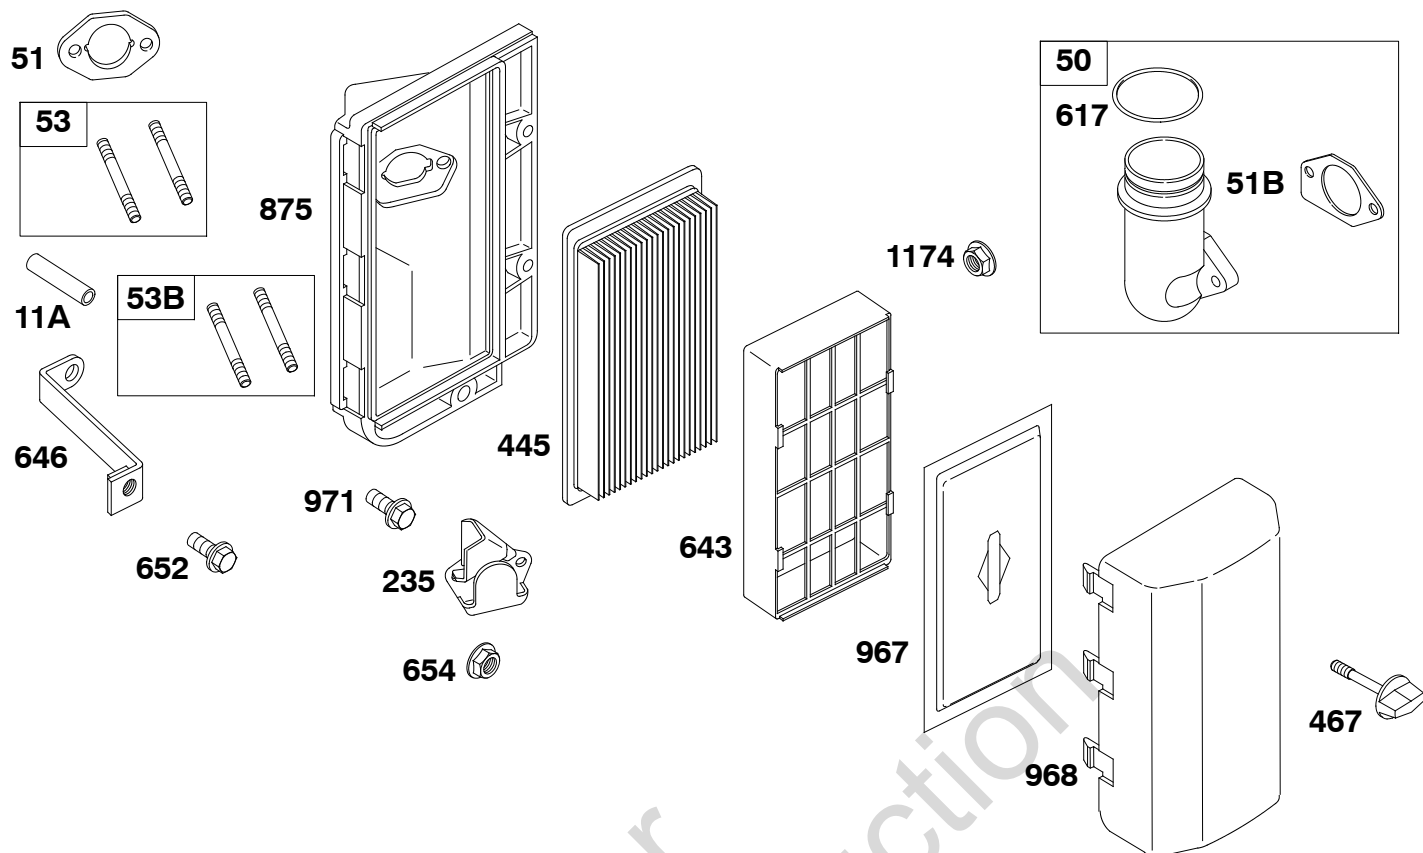

REF. NO.	PART NO.	DESCRIPTION	REF. NO.	PART NO.	DESCRIPTION	REF. NO.	PART NO.	DESCRIPTION
11A	710115	Tube-Breather	235	710229	Shield-Fuel Spray	967	710268	Filter-Pre Cleaner
50	691368	Manifold-Intake Used on Type No(s). 0099, 0399.	445	710266	Filter- Air Cleaner Cartridge	968	710227	Cover-Air Cleaner
51	710235	Gasket-Intake	467	710113	Knob-Air Cleaner	971	710023	Screw (Air Cleaner Base to Carburetor)
51B	691878	Gasket-Intake	617	690591	Seal-O Ring (Intake Manifold)	1174	710068	Nut (Intake Manifold)
53	710233	Stud (Carburetor) (M6x90mm)	643	710228	Retainer-Air Filter			
53B	710398	Stud (Carburetor) (M6x95mm)	646	710232	Brace-Air Cleaner			
			652	710234	Screw (Support Bracket)			
			654	710068	Nut (Carburetor)			
			875	710226	Base-Air Cleaner			

Carburetor Overhaul Kit - Reference 121
Engine Gasket Set - Reference 358

Valve Gasket Set - Reference 1095