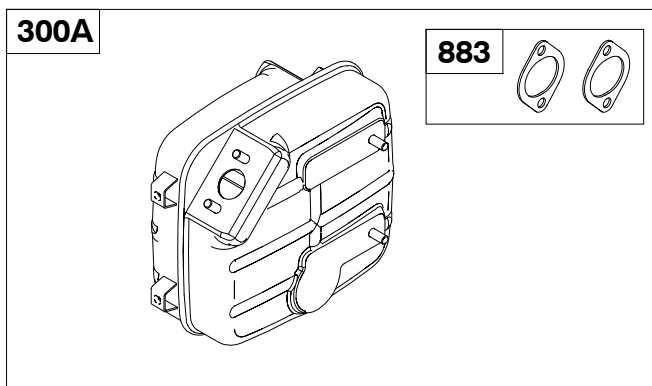

185400

REF. NO.	PART NO.	DESCRIPTION	REF. NO.	PART NO.	DESCRIPTION	REF. NO.	PART NO.	DESCRIPTION
298	710090	Locknut-Muffler/Elbow	740	710090	Nut (Muffler Bracket)	863	711978	Bracket-Muffler
300A	715600	Muffler (Low Mount)	832A	792380	Guard-Muffler (Low Mount)	883	710250	Gasket-Exhaust
303	715601	Elbow-Exhaust	836	710023	Screw (Muffler Guard)			

Carburetor Overhaul Kit - Reference 121
Engine Gasket Set - Reference 358

Valve Gasket Set - Reference 1095