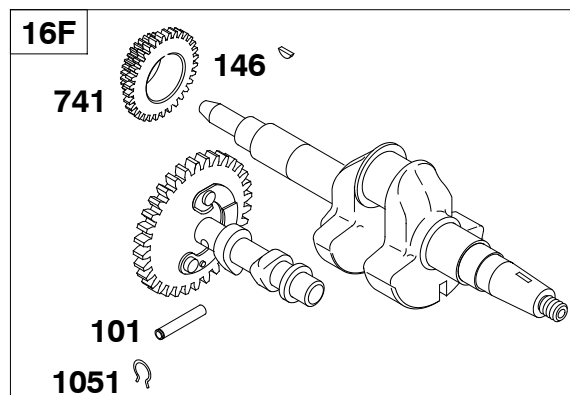

REF. NO.	PART NO.	DESCRIPTION	REF. NO.	PART NO.	DESCRIPTION	REF. NO.	PART NO.	DESCRIPTION
16E	711585	Crankshaft (SAE Taper, Without Gear) (Used After Code Date 99080200). Used on Type No(s). 0041, 0042, 0051, 0054, 0070, 0074, 0075, 0077, 0080, 0081, 0082, 0088, 0090, 0103, 0107, 0110, 0112, 0121, 0122, 0242, 0251, 0254, 0255, 0270, 0271, 0274, 0275, 0280, 0290, 0293, 0295, 0298, 0546, 0547, 0552, 0560, 0567, 0570, 0606, 0609, 0613, 0614, 0615, 0618, 0621, 0623, 0624, 0626, 0627, 0628.	16F	716008	Crankshaft (SAE Taper) (Crankshaft, Camshaft, Timing Gear, And Timing Key Must Be Replaced As A Set) (Used Before Code Date 99080300). Used on Type No(s). 0041, 0042, 0051, 0054, 0070, 0074, 0075, 0077, 0080, 0081, 0082, 0088, 0090, 0103, 0107, 0110, 0112, 0121, 0122, 0242, 0251, 0254, 0255, 0270, 0271, 0274, 0275, 0280, 0290, 0293, 0295, 0298, 0546, 0547, 0552, 0560, 0567, 0570, 0606, 0609, 0613, 0614, 0615, 0618, 0621, 0623, 0624, 0626, 0627, 0628.	16G	715103	Crankshaft (2:1 Gear Reduction, With Gear) Used on Type No(s). 0072, 0127, 0131, 0142, 0156, 0164, 0272, 0549, 0566, 0592, 0620.
		----- Note ----- 711589 Crankshaft (JIS Taper, Without Gear) (Used After Code Date 99080300). Used on Type No(s). 0258.			711586 Crankshaft (Italian Taper, Without Gear) (Used After Code Date 99080200). Used on Type No(s). 0616.			716015 Crankshaft (JIS Taper) (Crankshaft, Camshaft, Timing Gear, And Timing Key Must Be Replaced As A Set) (Used Before Code Date 99080300). Used on Type No(s). 0258.
						24	710037	Key-Flywheel
						101	710219	Pin-Shaft
						146	711336	Key-Timing (Used After Code Date 99080200).
						146A	710037	Key-Timing (Used Before Code Date 99080300).
						741	715643	Gear-Timing (Spur Gear)

Carburetor Overhaul Kit - Reference 121
Engine Gasket Set - Reference 358

Valve Gasket Set - Reference 1095