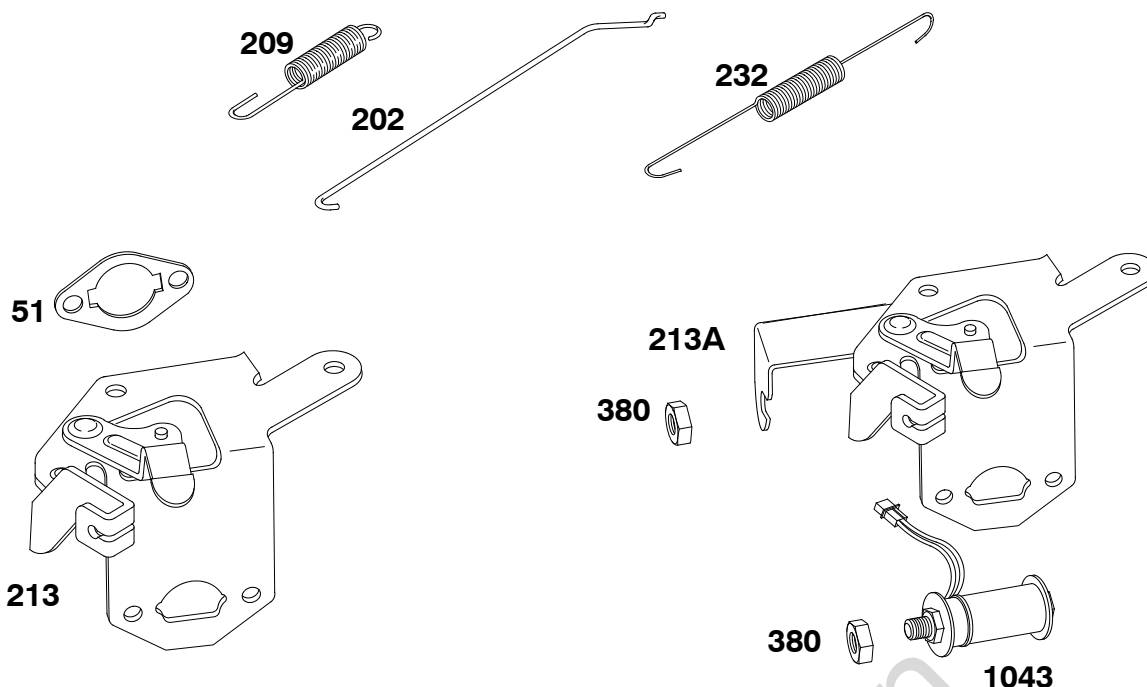

REF. NO.	PART NO.	DESCRIPTION	REF. NO.	PART NO.	DESCRIPTION	REF. NO.	PART NO.	DESCRIPTION
51	710235	Gasket-Intake		710256	Spring-Governor		710284	Spring-Governor
209	710873	Spring-Governor (Used After Code Date 99073100).			(Used Before Code Date 99080100). Used on Type No(s). 0041, 0042, 0070, 0071, 0074, 0075, 0076, 0077, 0156, 0242, 0274, 0275, 0293, 0298.			(Used Before Code Date 99080100). Used on Type No(s). 0051, 0078, 0082, 0090, 0107.
		----- Note -----		710875	Spring-Governor	213	710492	Bracket- Choke Control
		710258 Spring-Governor (Used Before Code Date 99080100).			(Used After Code Date 99073100). Used on Type No(s). 0041, 0042, 0070, 0071, 0074, 0075, 0076, 0077, 0127, 0131, 0142, 0156, 0242, 0270, 0271, 0272, 0274, 0275, 0293, 0298, 0542, 0549, 0563, 0567, 0606, 0613, 0614.	213A	710493	Bracket- Choke Control
		710874 Spring-Governor (Used After Code Date 99073100).			(Used After Code Date 99073100). Used on Type No(s). 0051, 0070, 0078, 0080, 0081, 0082, 0090, 0107, 0121, 0122, 0251, 0254, 0255, 0258, 0280, 0290, 0295, 0546, 0547, 0552, 0609, 0615, 0618, 0621, 0623, 0624, 0626, 0627, 0628.	202	710240	Link-Mechanical Governor
						232	710241	Spring-Governor Link
						380	710068	Nut (Electro Magnet)
						1043	692955	Magnet-Electro

Carburetor Overhaul Kit - Reference 121
Engine Gasket Set - Reference 358

Valve Gasket Set - Reference 1095