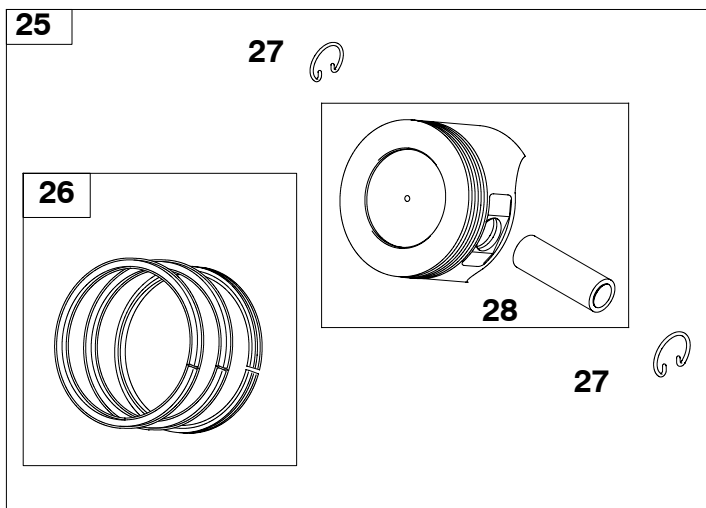

REF. NO.	PART NO.	DESCRIPTION	REF. NO.	PART NO.	DESCRIPTION	REF. NO.	PART NO.	DESCRIPTION
17A	710482	Bearing-Ball Used on Type No(s). 0039, 0084, 0099, 0238, 0239, 0399, 0563.	26	715111	Ring Set (Standard) ----- Note ----- 715113 Ring Set (.020" O.S.)	32	710221	Screw (Connecting Rod)
25	716144	Piston Assembly (Standard) ----- Note ----- 716199 Piston Assembly (.020" O.S.) 716166 Piston Assembly (Standard) Used on Type No(s). 0164. 716230 Piston Assembly (.020" O.S.) Used on Type No(s). 0164.	27	710220	Lock-Piston Pin	758	710481	Counterweight Used on Type No(s). 0038, 0039, 0084, 0099, 0238, 0239, 0399, 0563.
			28	711920	Pin-Piston			
			29	715106	Rod-Connecting			

Carburetor Overhaul Kit - Reference 121
Engine Gasket Set - Reference 358

Valve Gasket Set - Reference 1095