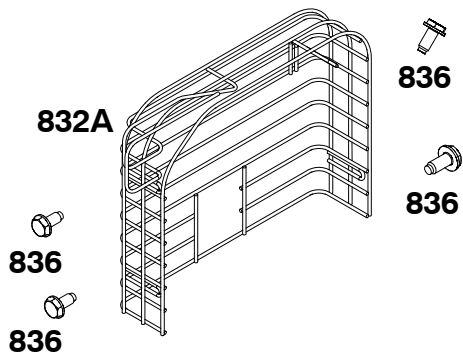

185400

REF. NO.	PART NO.	DESCRIPTION	REF. NO.	PART NO.	DESCRIPTION	REF. NO.	PART NO.	DESCRIPTION
298	710090	Locknut-Muffler/Elbow	740	710090	Nut (Muffler Bracket)	863	711978	Bracket-Muffler
300A	715600	Muffler (Low Mount)	832A	792380	Guard-Muffler (Low Mount)	883	710250	Gasket-Exhaust
303	715601	Elbow-Exhaust	836	710023	Screw (Muffler Guard)			

Carburetor Overhaul Kit - Reference 121
Engine Gasket Set - Reference 358

Valve Gasket Set - Reference 1095