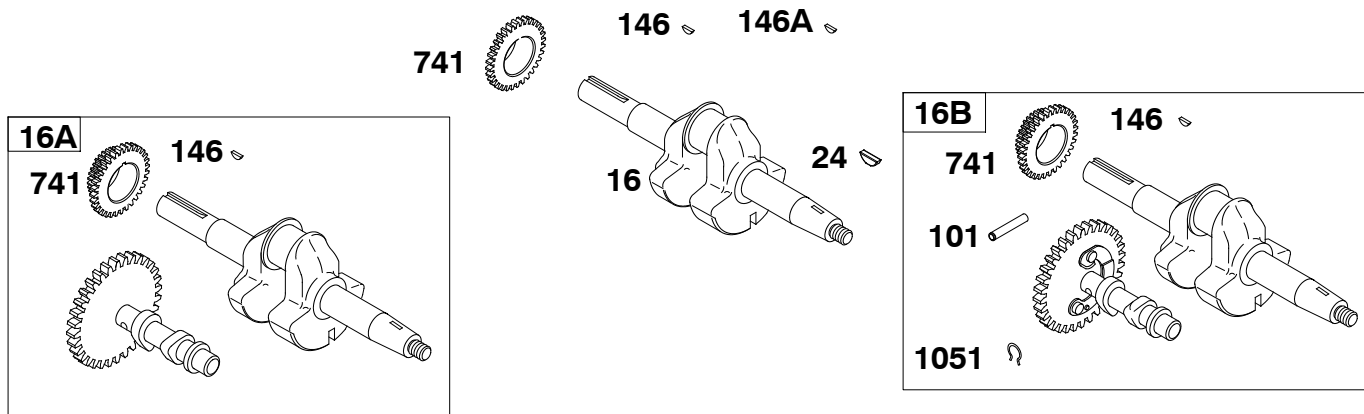

REF. NO.	PART NO.	DESCRIPTION	REF. NO.	PART NO.	DESCRIPTION	REF. NO.	PART NO.	DESCRIPTION
16	711565	Crankshaft (SAE 1" Keyway, Without Gear) (Used After Code Date 99080200). Used on Type No(s). 0035, 0037, 0038, 0039, 0044, 0046, 0076, 0084, 0087, 0136, 0137, 0141, 0145, 0165, 0235, 0236, 0238, 0246, 0251, 0259, 0273, 0276, 0284, 0301, 0513, 0538, 0539, 0545, 0547, 0548, 0553, 0554, 0559, 0562, 0565, 0571, 0612.	16A	716010	Crankshaft (SAE 1" Keyway Rolled) (Crankshaft, Camshaft, Timing Gear, And Timing Key Must Be Replaced As A Set) (Used Before Code Date 99080300). Used on Type No(s). 0099, 0130, 0239, 0302, 0303, 0399.	16B	710037	Key-Flywheel
		----- Note ----- 711590 Crankshaft (SAE 1" Keyway Rolled, Without Gear) (Used After Code Date 99080200). Used on Type No(s). 0099, 0130, 0239, 0302, 0303, 0399.	16B	716009	Crankshaft (SAE 1" Keyway) (Crankshaft, Camshaft, Timing Gear, And Timing Key Must Be Replaced As A Set) (Used Before Code Date 9908300). Used on Type No(s). 0035, 0037, 0038, 0039, 0044, 0046, 0076, 0084, 0087, 0136, 0137, 0141, 0145, 0165, 0235, 0236, 0238, 0246, 0251, 0259, 0273, 0276, 0284, 0301, 0513, 0538, 0539, 0545, 0547, 0548, 0553, 0554, 0559, 0562, 0565, 0571, 0612.	101	710219	Pin-Shaft (Used After Code Date 99080200).
		711587 Crankshaft (JIS Keyway, Without Gear) (Used After Code Date 99080200). Used on Type No(s). 0053, 0617.				146	711336	Key-Timing (Used After Code Date 99080200).
						741	715643	Gear-Timing (Spur Gear)
						1051	710039	Ring-Retaining
						146	711336	Key-Timing (Used After Code Date 99080200).
						146A	710037	Key-Timing (Used Before Code Date 99080300).

Carburetor Overhaul Kit - Reference 121
Engine Gasket Set - Reference 358

Valve Gasket Set - Reference 1095