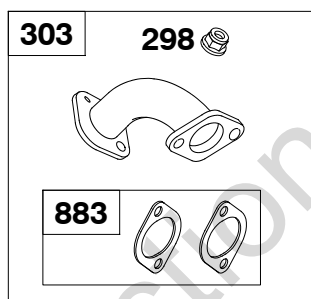

185400

REF. NO.	PART NO.	DESCRIPTION	REF. NO.	PART NO.	DESCRIPTION	REF. NO.	PART NO.	DESCRIPTION
298	710090	Locknut-Muffler/Elbow	740	710090	Nut (Muffler Bracket)	863	711978	Bracket-Muffler
300A	715600	Muffler (Low Mount)	832A	792380	Guard-Muffler (Low Mount)	883	710250	Gasket-Exhaust
303	715601	Elbow-Exhaust	836	710023	Screw (Muffler Guard)			

Carburetor Overhaul Kit - Reference 121
Engine Gasket Set - Reference 358

Valve Gasket Set - Reference 1095