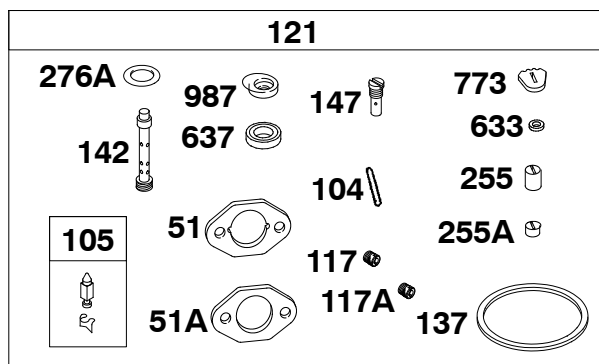

REF. NO.	PART NO.	DESCRIPTION	REF. NO.	PART NO.	DESCRIPTION	REF. NO.	PART NO.	DESCRIPTION
3	710000	Seal-Oil (Magneto Side)	117	710877	Jet-Main ----- Note ----- 711607 Jet-Main	117A	711679	Jet-Main Used on Type No(s). 0399.
7	710205	Gasket-Cylinder Head			Used on Type No(s). ----- Note ----- 0046, 0051, 0052, 0053, 0054, 0122, 0127, 0141, 0142, 0246, 0251, 0254, 0255, 0295, 0542, 0552, 0553, 0560, 0562, 0563, 0565, 0609, 0615, 0616, 0617, 0623, 0624.			----- Note ----- 710316 Jet-Main Used on Type No(s). 0099.
12	710216	Gasket-Crankcase ----- Note ----- 710141 Gasket-Crankcase Used on Type No(s). 0280, 0543.				121	715156	Kit-Carburetor Overhaul
20	710215	Seal-Oil (PTO Side)				137		Gasket-Float Bowl (Sold in Kit Only)
51	710235	Gasket-Intake				142	710317	Nozzle-Carburetor ----- Note ----- 711605 Nozzle-Carburetor Used on Type No(s). 0046, 0051, 0052, 0053, 0054, 0122, 0127, 0141, 0142, 0246, 0251, 0254, 0255, 0295, 0542, 0552, 0553, 0560, 0562, 0563, 0565, 0609, 0615, 0616, 0617, 0623, 0624.
51A	710237	Gasket-Intake						
104	231652	Pin-Float Hinge						
105	715155	Valve-Float Needle						

Carburetor Overhaul Kit - Reference 121
Engine Gasket Set - Reference 358

Valve Gasket Set - Reference 1095