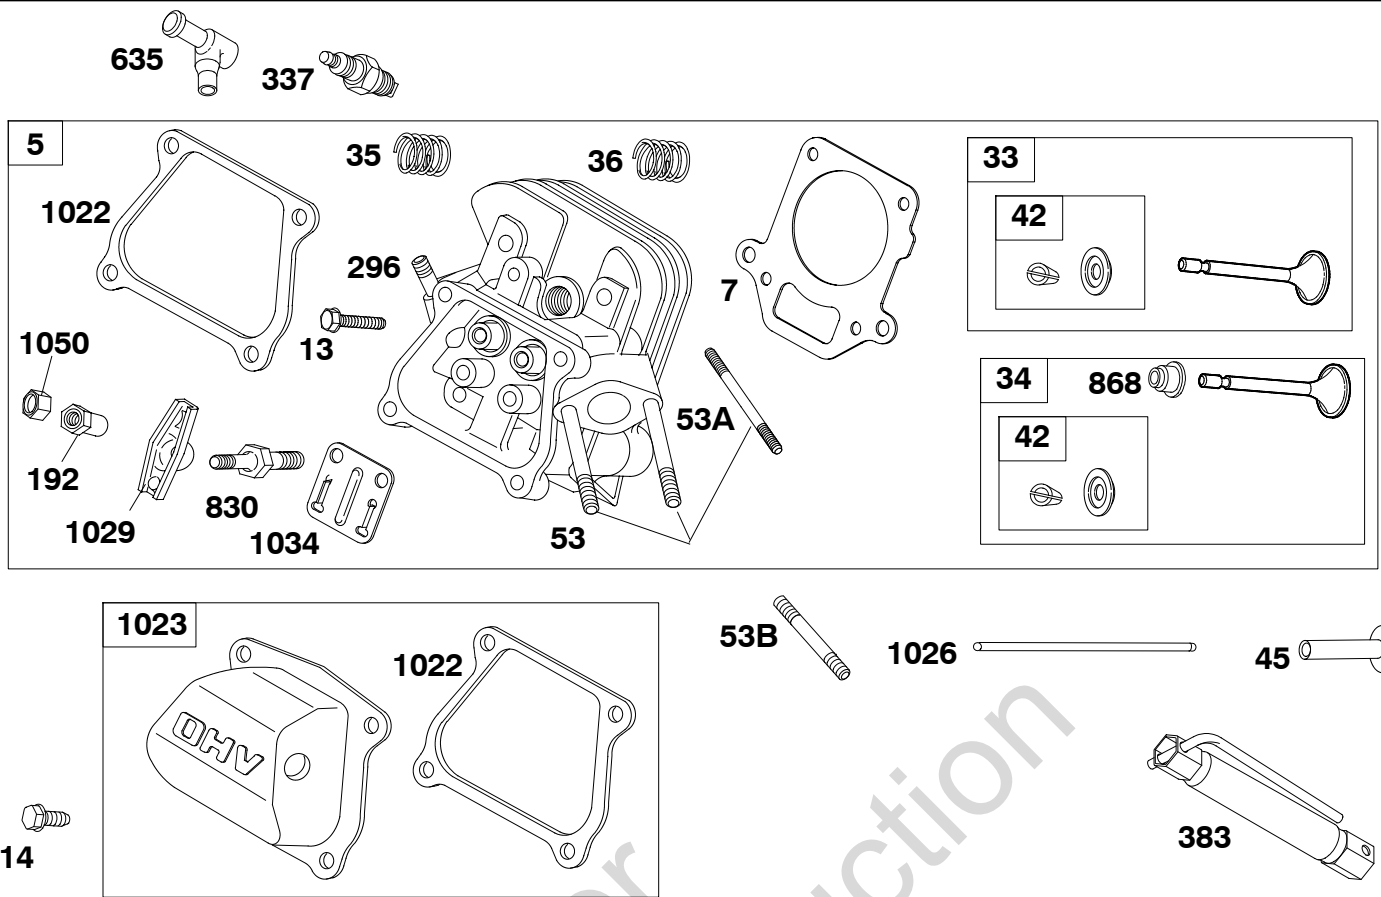

Carburetor Overhaul Kit - Reference 121
Engine Gasket Set - Reference 358

Valve Gasket Set - Reference 1095

185400

REF. NO.	PART NO.	DESCRIPTION	REF. NO.	PART NO.	DESCRIPTION	REF. NO.	PART NO.	DESCRIPTION
5	715089	Head-Cylinder	53	710233	Stud (Carburetor) (M6x90mm)	830	710016	Stud (Rocker Arm)
7	710205	Gasket-Cylinder Head	53A	710592	Stud (Carburetor) (M6x85mm)	868	711634	Seal-Valve (Used After Code Date 01123100).
13	710204	Screw (Cylinder Head)	53B	710398	Stud (Carburetor) (M6x95mm)	----- Note -----		
33	715085	Valve-Exhaust	192	710015	Adjuster-Rocker Arm	914	710023	Screw (Rocker Cover)
34	715754	Valve-Intake	296	710099	Stud (Muffler)	1022	710206	Gasket-Rocker Cover
35	710209	Spring-Valve (Intake)	337	792015	Plug-Spark	1023	715091	Cover-Rocker
36	710209	Spring-Valve (Exhaust)	383	19576s	Wrench-Spark Plug	1026	710210	Rod-Push
40	710012	Retainer-Valve	635	710634	Boot-Spark Plug	1029	710014	Arm-Rocker
42	715130	Keeper-Valve				1034	710203	Guide-Push Rod
45	710008	Tappet-Valve				1050	710007	Nut (Rocker Arm)