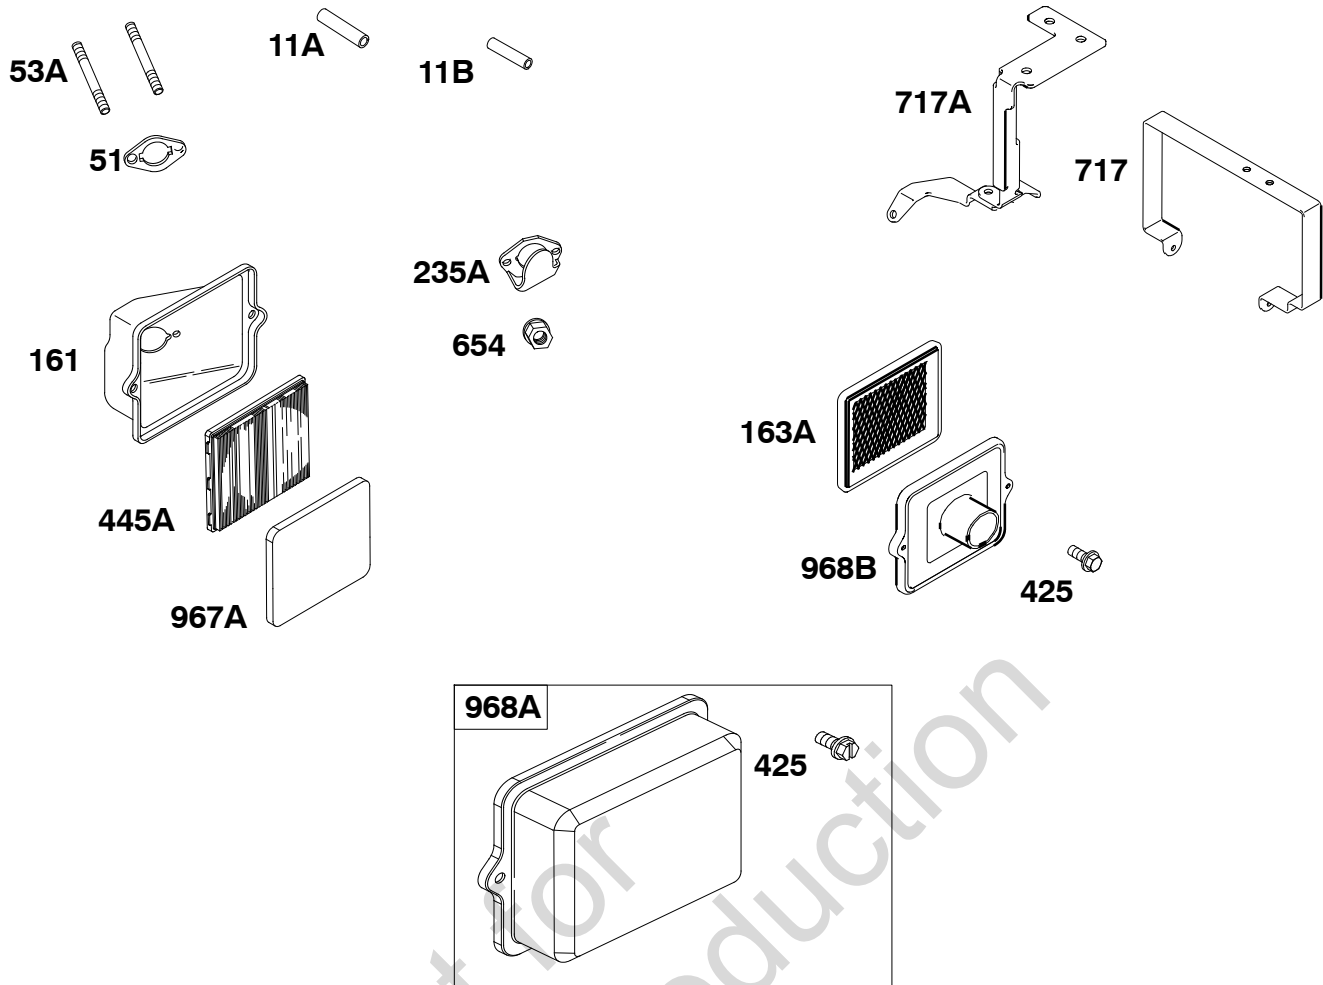

185400

REF. NO.	PART NO.	DESCRIPTION	REF. NO.	PART NO.	DESCRIPTION	REF. NO.	PART NO.	DESCRIPTION
11A	710115	Tube-Breather (100mm)	161	710590	Base-Air Cleaner	654	710068	Nut (Carburetor)
11B	710555	Tube-Breather	163A	711950	Gasket-Air Cleaner	717	711951	Bracket-Air Cleaner
51	710235	Gasket-Intake	235A	710591	Shield-Fuel Spray	717A	711949	Bracket-Air Cleaner
53A	710592	Stud (Carburetor) (M6x85mm)	425	694515	Screw (Air Cleaner Cover)	967A	491435s	Filter-Pre Cleaner
			445A	491588s	Filter-Air Cleaner Cartridge	968A	692321	Cover-Air Cleaner
						968B	711954	Cover-Air Cleaner

Carburetor Overhaul Kit - Reference 121
Engine Gasket Set - Reference 358

Valve Gasket Set - Reference 1095