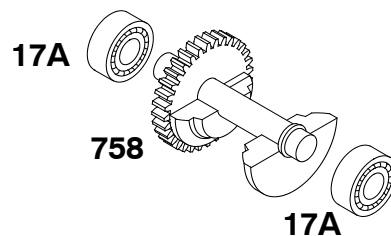

REF. NO.	PART NO.	DESCRIPTION	REF. NO.	PART NO.	DESCRIPTION	REF. NO.	PART NO.	DESCRIPTION
17A	710482	Bearing-Ball Used on Type No(s). 0039, 0084, 0099, 0238, 0239, 0399, 0563.	26	715111	Ring Set (Standard) ----- Note ----- 715113 Ring Set (.020" O.S.)	32	710221	Screw (Connecting Rod)
25	716144	Piston Assembly (Standard) ----- Note ----- 716199 Piston Assembly (.020" O.S.) 716166 Piston Assembly (Standard) Used on Type No(s). 0164. 716230 Piston Assembly (.020" O.S.) Used on Type No(s). 0164.	27	710220	Lock-Piston Pin	758	710481	Counterweight Used on Type No(s). 0038, 0039, 0084, 0099, 0238, 0239, 0399, 0563.
			28	711920	Pin-Piston			
			29	715106	Rod-Connecting			

Carburetor Overhaul Kit - Reference 121
Engine Gasket Set - Reference 358

Valve Gasket Set - Reference 1095