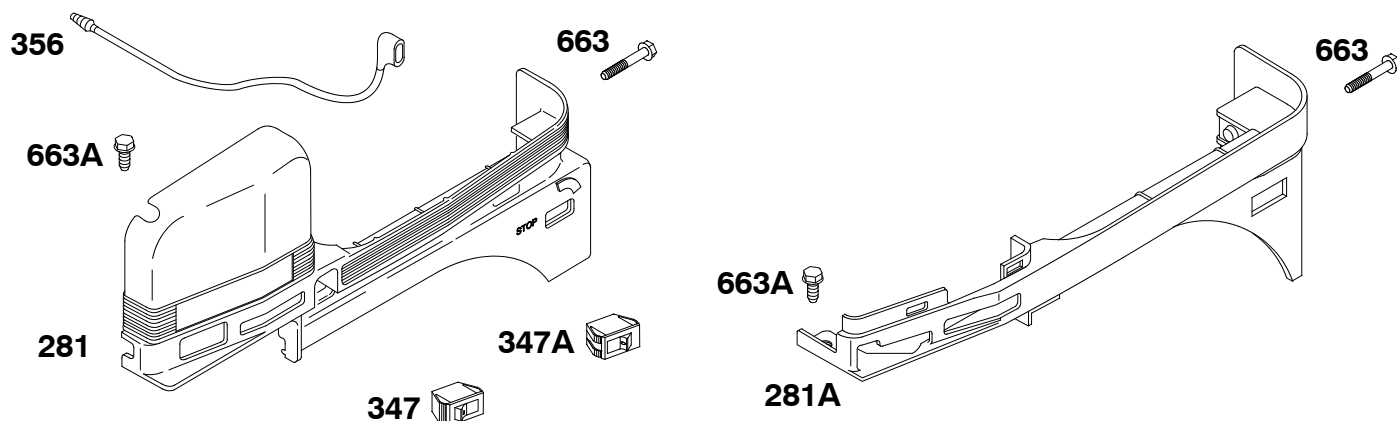

REF. NO.	PART NO.	DESCRIPTION	REF. NO.	PART NO.	DESCRIPTION	REF. NO.	PART NO.	DESCRIPTION
281	711573	Panel-Control Used on Type No(s). 0035, 0046, 0047, 0053, 0070, 0088, 0122, 0127, 0131, 0137, 0142, 0145, 0163, 0235, 0236, 0238, 0239, 0246, 0247, 0258, 0270, 0272, 0290, 0295, 0297, 0302, 0538, 0542, 0545, 0548, 0552, 0553, 0559, 0565, 0566, 0570, 0571, 0612, 0616, 0617, 0618. ----- Note ----- 711575 Panel-Control Used on Type No(s). 0271, 0613, 0614.	281A	711578	Panel-Control (Used After Code Date 03063000). Used on Type No(s). 0037, 0042, 0121, 0242, 0547, 0567, 0606, 0609. ----- Note ----- 711572 Panel-Control (Used Before Code Date 03070100). Used on Type No(s). 0037, 0042, 0121, 0242, 0547, 0567, 0606, 0609.	356	710120	Wire-Stop
						663	710095	Screw (Control Panel)
						663A	710234	Screw (Control Panel)
			347	691995	Switch-Rocker (Without Light)			
			347A	495098S	Switch-Rocker (With Light)			

Carburetor Overhaul Kit - Reference 121
Engine Gasket Set - Reference 358

Valve Gasket Set - Reference 1095