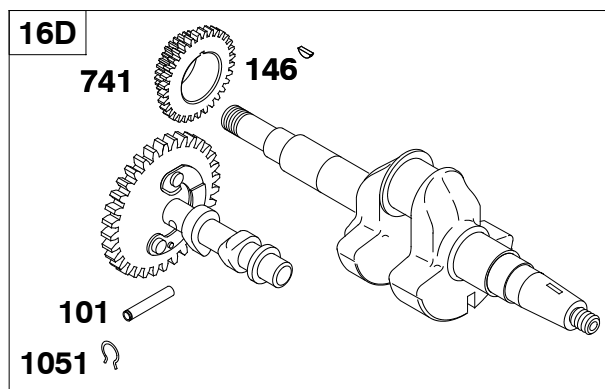

185400

REF. NO.	PART NO.	DESCRIPTION	REF. NO.	PART NO.	DESCRIPTION	REF. NO.	PART NO.	DESCRIPTION
16C	711591	Crankshaft (SAE 1" Threaded, Without Gear) (Used After Code Date 99080200). Used on Type No(s). 0043, 0047, 0247, 0297, 0543. ----- Note ----- 711592 Crankshaft (SAE 5/8" Threaded, Without Gear) (Used After Code Date 99080200). Used on Type No(s). 0512.	16D	716011	Crankshaft (SAE 1" Threaded) (Crankshaft, Camshaft, Timing Gear, And Timing Key Must Be Replaced As A Set) (Used Before Code Date 99080300) Used on Type No(s). 0043, 0047, 0247, 0297, 0543. ----- Note ----- 716016 Crankshaft (SAE 5/8" Threaded) (Crankshaft, Camshaft, Timing Gear, And Timing Key Must Be Replaced As A Set) (Used Before Code Date 99080300) Used on Type No(s). 0512.	24	710037	Key-Flywheel
						101	710219	Pin-Shaft
						146	711336	Key-Timing (Used After Code Date 99080200).
						146A	710037	Key-Timing (Used Before Code Date 99080300).
						741	715643	Gear-Timing (Spur Gear)
						1051	710039	Ring-Retaining

Carburetor Overhaul Kit - Reference 121
Engine Gasket Set - Reference 358

Valve Gasket Set - Reference 1095