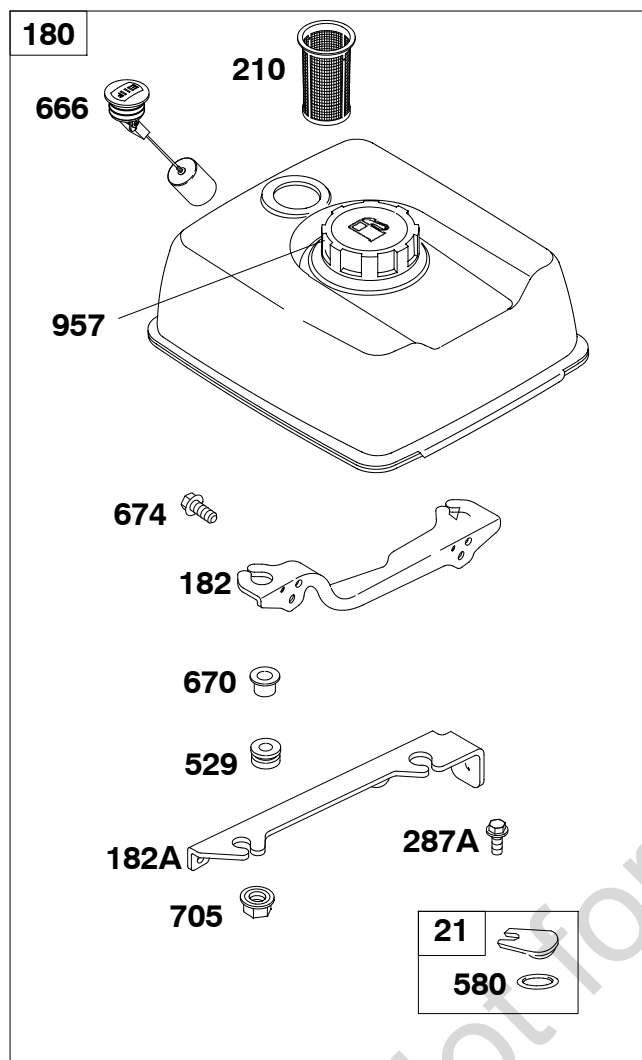

REF. NO.	PART NO.	DESCRIPTION	REF. NO.	PART NO.	DESCRIPTION	REF. NO.	PART NO.	DESCRIPTION
21	493668	Cap-Oil Fill	287A	710234	Screw (Dipstick Tube)	705	710068	Nut (Fuel Tank)
180	716177	Tank-Fuel	529	710246	Grommet	705A	710509	Nut (Fuel Tank)
		----- Note -----	580	280854	Seal-O Ring (Oil Fill Cap)			(Used Before Code Date 98091400).
		716232 Tank-Fuel Used on Type No(s). 0164.	666	710243	Gauge-Fuel	957	710490	Cap-Fuel Tank
182	710244	Bracket-Fuel Tank	670	710247	Spacer-Fuel Tank	957A	491367	Cap-Fuel Tank
182A	710795	Bracket-Fuel Tank	670A	710508	Spacer-Fuel Tank	972	715516	Tank-Fuel
182B	710491	Bracket-Fuel Tank	674	710248	Screw (Fuel Tank Bracket)			
190	710047	Screw (Fuel Tank)	674A	710023	Screw (Fuel Tank Bracket)			
210	710065	Strainer-Fuel	674B	710095	Screw (Fuel Tank Bracket)			
210A	691370	Strainer-Fuel						

Carburetor Overhaul Kit - Reference 121
Engine Gasket Set - Reference 358

Valve Gasket Set - Reference 1095