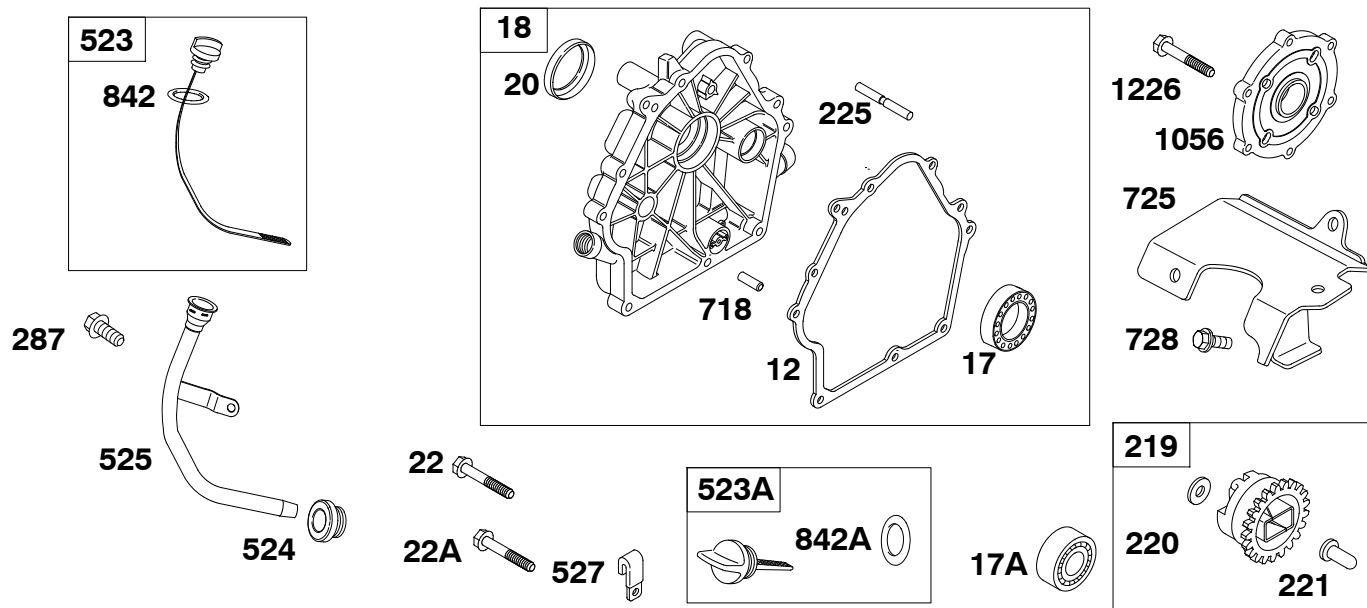

REF. NO.	PART NO.	DESCRIPTION	REF. NO.	PART NO.	DESCRIPTION	REF. NO.	PART NO.	DESCRIPTION
12	710216	Gasket-Crankcase	22	710032	Screw (Crankcase Cover/Sump) (Quantity 8)	525	710391	Tube-Dipstick Used on Type No(s). 0099, 0399.
17	710003	Bearing-Ball	22A	710306	Screw (Crankcase Cover/Sump) (Quantity 1)	527	710100	Clamp-Tube
17A	710482	Bearing-Ball Used on Type No(s). 0038, 0039, 0099, 0238, 0239, 0399, 0563.	219	715727	Gear-Governor (Used After Code Date 99073100). ----- Note ----- 715679 Gear-Governor (Used Before Code Date 99080100).	718A	710005	Pin-Locating
18	715189	Cover-Crankcase ----- Note ----- 715122 Cover-Crankcase Used on Type No(s). 0072, 0076, 0084, 0127, 0131, 0142, 0164, 0272, 0542, 0563, 0566, 0620. 715281 Cover-Crankcase Used on Type No(s). 0099, 0130, 0399. 715282 Cover-Crankcase Used on Type No(s). 0059, 0103, 0259, 0548, 0618. 715745 Cover-Crankcase Used on Type No(s). 0053, 0258, 0616, 0617.	220	710545	Washer (Governor Gear)	725	710259	Shield-Heat
20	710215	Seal-Oil (PTO Side)	221	710872	Cup-Governor (Used After Code Date 99073100). ----- Note ----- 710027 Cup-Governor (Used Before Code Date 99080100).	728	710023	Screw (Heat Shield)
			225	710028	Shaft-Governor Gear	842	690611	Seal-O Ring (Dipstick Tube) Used on Type No(s). 0099, 0399.
			287	710023	Screw (Dipstick Tube)	842A	710218	Seal-O Ring (Dipstick Tube)
			523	692100	Dipstick Used on Type No(s). 0099, 0399.	1056	710326	Flange-Mounting Plate Used on Type No(s). 0616.
			523A	715589	Dipstick	1226	710080	Screw (Mounting Plate Flange) Used on Type No(s). 0616.
			524	710394	Seal-Dipstick Tube Used on Type No(s). 0099, 0399.			

Carburetor Overhaul Kit - Reference 121
Engine Gasket Set - Reference 358

Valve Gasket Set - Reference 1095