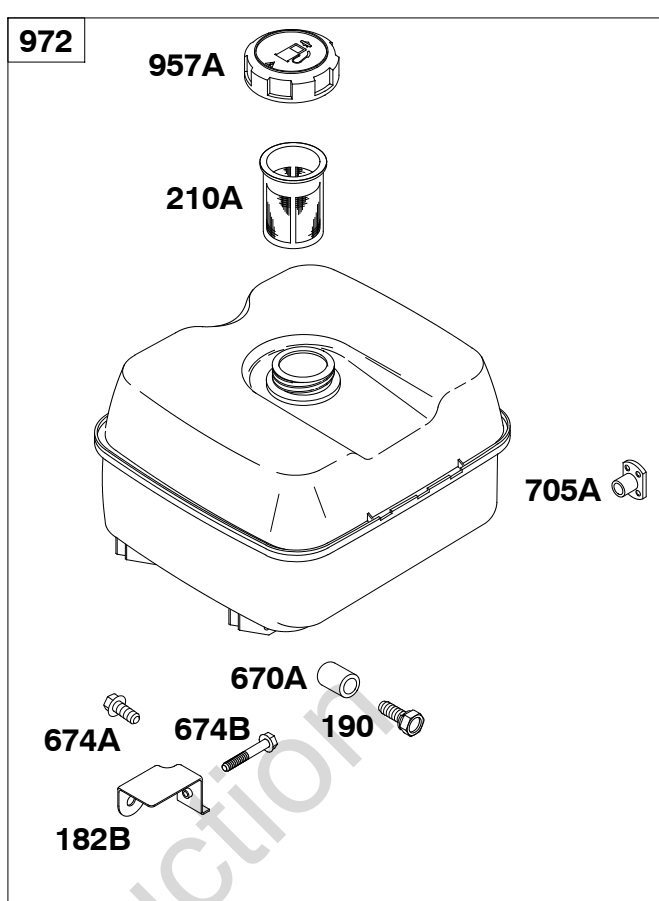

REF. NO.	PART NO.	DESCRIPTION	REF. NO.	PART NO.	DESCRIPTION	REF. NO.	PART NO.	DESCRIPTION
21	493668	Cap-Oil Fill	287A	710234	Screw (Dipstick Tube)	705	710068	Nut (Fuel Tank)
180	716177	Tank-Fuel	529	710246	Grommet	705A	710509	Nut (Fuel Tank)
		----- Note -----	580	280854	Seal-O Ring (Oil Fill Cap)			(Used Before Code Date 98091400).
		716232 Tank-Fuel Used on Type No(s). 0164.	666	710243	Gauge-Fuel	957	710490	Cap-Fuel Tank
182	710244	Bracket-Fuel Tank	670	710247	Spacer-Fuel Tank	957A	491367	Cap-Fuel Tank
182A	710795	Bracket-Fuel Tank	670A	710508	Spacer-Fuel Tank	972	715516	Tank-Fuel
182B	710491	Bracket-Fuel Tank	674	710248	Screw (Fuel Tank Bracket)			
190	710047	Screw (Fuel Tank)	674A	710023	Screw (Fuel Tank Bracket)			
210	710065	Strainer-Fuel	674B	710095	Screw (Fuel Tank Bracket)			
210A	691370	Strainer-Fuel						

Carburetor Overhaul Kit - Reference 121
Engine Gasket Set - Reference 358

Valve Gasket Set - Reference 1095