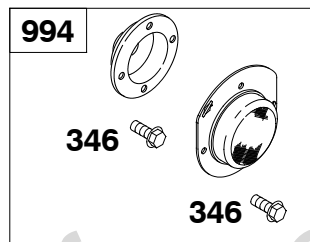

REF. NO.	PART NO.	DESCRIPTION	REF. NO.	PART NO.	DESCRIPTION	REF. NO.	PART NO.	DESCRIPTION
296	710099	Stud (Muffler)	613	710057	Screw (Muffler)	883	710250	Gasket-Exhaust
300	715523	Muffler (High Mount)	676	715230	Deflector-Muffler	914A	710248	Screw (Rocker Cover)
346	690661	Screw (Spark Arrester)	677	710307	Screw (Muffler Deflector)	981	715495	Brace-Muffler
421	710307	Screw (Outlet Screen)	832	710334	Guard-Muffler (High Mount)	994	715491	Arrester-Spark
			836	710074	Screw (Muffler Guard)	1057	710331	Screen-Outlet
						1177	710081	Nut (Muffler)

Carburetor Overhaul Kit - Reference 121
Engine Gasket Set - Reference 358

Valve Gasket Set - Reference 1095