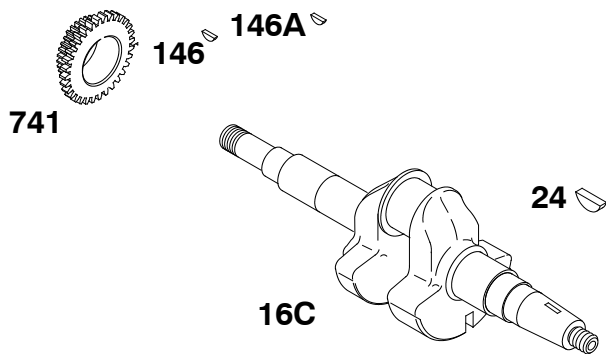

185400

REF. NO.	PART NO.	DESCRIPTION	REF. NO.	PART NO.	DESCRIPTION	REF. NO.	PART NO.	DESCRIPTION
16C	711591	Crankshaft (SAE 1" Threaded, Without Gear) (Used After Code Date 99080200). Used on Type No(s). 0043, 0047, 0247, 0297, 0543. ----- Note ----- 711592 Crankshaft (SAE 5/8" Threaded, Without Gear) (Used After Code Date 99080200). Used on Type No(s). 0512.	16D	716011	Crankshaft (SAE 1" Threaded) (Crankshaft, Camshaft, Timing Gear, And Timing Key Must Be Replaced As A Set) (Used Before Code Date 99080300) Used on Type No(s). 0043, 0047, 0247, 0297, 0543. ----- Note ----- 716016 Crankshaft (SAE 5/8" Threaded) (Crankshaft, Camshaft, Timing Gear, And Timing Key Must Be Replaced As A Set) (Used Before Code Date 99080300) Used on Type No(s). 0512.	24	710037	Key-Flywheel
						101	710219	Pin-Shaft
						146	711336	Key-Timing (Used After Code Date 99080200).
						146A	710037	Key-Timing (Used Before Code Date 99080300).
						741	715643	Gear-Timing (Spur Gear)
						1051	710039	Ring-Retaining

Carburetor Overhaul Kit - Reference 121
Engine Gasket Set - Reference 358

Valve Gasket Set - Reference 1095