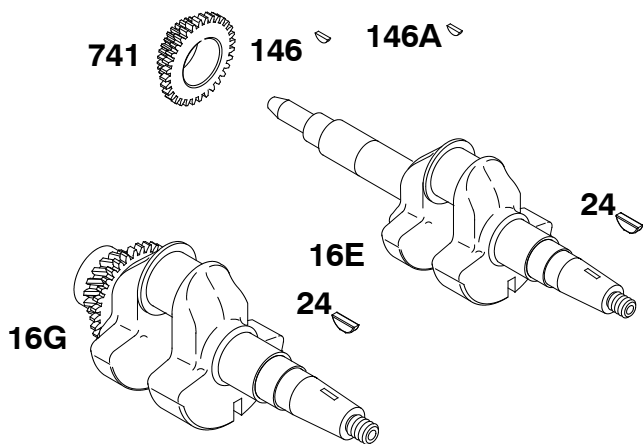

REF. NO.	PART NO.	DESCRIPTION	REF. NO.	PART NO.	DESCRIPTION	REF. NO.	PART NO.	DESCRIPTION
16E	711585	Crankshaft (SAE Taper, Without Gear) (Used After Code Date 99080200). Used on Type No(s). 0041, 0042, 0051, 0054, 0070, 0074, 0075, 0077, 0080, 0081, 0082, 0088, 0090, 0103, 0107, 0110, 0112, 0121, 0122, 0242, 0251, 0254, 0255, 0270, 0271, 0274, 0275, 0280, 0290, 0293, 0295, 0298, 0546, 0547, 0552, 0560, 0567, 0570, 0606, 0609, 0613, 0614, 0615, 0618, 0621, 0623, 0624, 0626, 0627, 0628.	16F	716008	Crankshaft (SAE Taper) (Crankshaft, Camshaft, Timing Gear, And Timing Key Must Be Replaced As A Set) (Used Before Code Date 99080300). Used on Type No(s). 0041, 0042, 0051, 0054, 0070, 0074, 0075, 0077, 0080, 0081, 0082, 0088, 0090, 0103, 0107, 0110, 0112, 0121, 0122, 0242, 0251, 0254, 0255, 0270, 0271, 0274, 0275, 0280, 0290, 0293, 0295, 0298, 0546, 0547, 0552, 0560, 0567, 0570, 0606, 0609, 0613, 0614, 0615, 0618, 0621, 0623, 0624, 0626, 0627, 0628.	16G	715103	Crankshaft (2:1 Gear Reduction, With Gear) Used on Type No(s). 0072, 0127, 0131, 0142, 0156, 0164, 0272, 0549, 0566, 0592, 0620.
		----- Note ----- 711589 Crankshaft (JIS Taper, Without Gear) (Used After Code Date 99080300). Used on Type No(s). 0258.			711586 Crankshaft (Italian Taper, Without Gear) (Used After Code Date 99080200). Used on Type No(s). 0616.			716015 Crankshaft (JIS Taper) (Crankshaft, Camshaft, Timing Gear, And Timing Key Must Be Replaced As A Set) (Used Before Code Date 99080300). Used on Type No(s). 0258.
						24	710037	Key-Flywheel
						101	710219	Pin-Shaft
						146	711336	Key-Timing (Used After Code Date 99080200).
						146A	710037	Key-Timing (Used Before Code Date 99080300).
						741	715643	Gear-Timing (Spur Gear)

Carburetor Overhaul Kit - Reference 121
Engine Gasket Set - Reference 358

Valve Gasket Set - Reference 1095