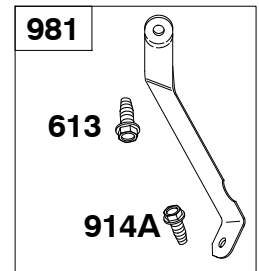

REF. NO.	PART NO.	DESCRIPTION	REF. NO.	PART NO.	DESCRIPTION	REF. NO.	PART NO.	DESCRIPTION
296	710099	Stud (Muffler)	613	710057	Screw (Muffler)	883	710250	Gasket-Exhaust
300	715523	Muffler (High Mount)	676	715230	Deflector-Muffler	914A	710248	Screw (Rocker Cover)
346	690661	Screw (Spark Arrester)	677	710307	Screw (Muffler Deflector)	981	715495	Brace-Muffler
421	710307	Screw (Outlet Screen)	832	710334	Guard-Muffler (High Mount)	994	715491	Arrester-Spark
			836	710074	Screw (Muffler Guard)	1057	710331	Screen-Outlet
						1177	710081	Nut (Muffler)

Carburetor Overhaul Kit - Reference 121
Engine Gasket Set - Reference 358

Valve Gasket Set - Reference 1095