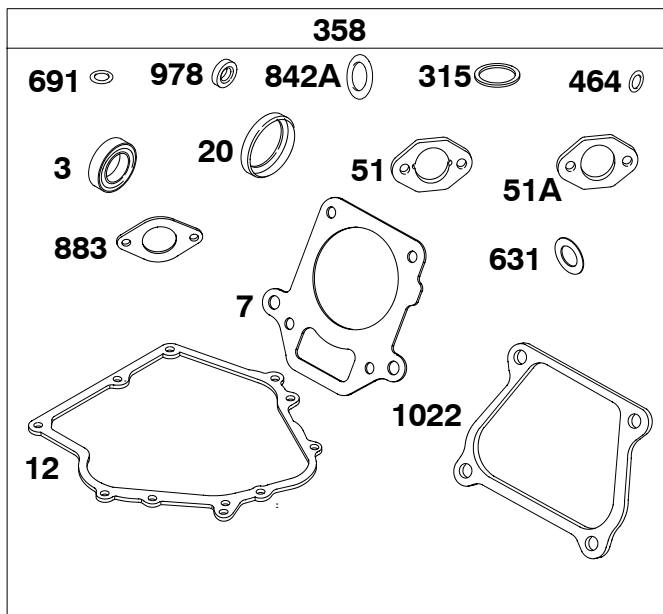

REF. NO.	PART NO.	DESCRIPTION	REF. NO.	PART NO.	DESCRIPTION	REF. NO.	PART NO.	DESCRIPTION
3	710000	Seal-Oil (Magneto Side)	117	710877	Jet-Main ----- Note ----- 711607 Jet-Main	117A	711679	Jet-Main Used on Type No(s). 0399.
7	710205	Gasket-Cylinder Head			Used on Type No(s). ----- Note ----- 0046, 0051, 0052, 0053, 0054, 0122, 0127, 0141, 0142, 0246, 0251, 0254, 0255, 0295, 0542, 0552, 0553, 0560, 0562, 0563, 0565, 0609, 0615, 0616, 0617, 0623, 0624.			----- Note ----- 710316 Jet-Main Used on Type No(s). 0099.
12	710216	Gasket-Crankcase ----- Note ----- 710141 Gasket-Crankcase Used on Type No(s). 0280, 0543.				121	715156	Kit-Carburetor Overhaul
20	710215	Seal-Oil (PTO Side)				137		Gasket-Float Bowl (Sold in Kit Only)
51	710235	Gasket-Intake				142	710317	Nozzle-Carburetor ----- Note ----- 711605 Nozzle-Carburetor Used on Type No(s). 0046, 0051, 0052, 0053, 0054, 0122, 0127, 0141, 0142, 0246, 0251, 0254, 0255, 0295, 0542, 0552, 0553, 0560, 0562, 0563, 0565, 0609, 0615, 0616, 0617, 0623, 0624.
51A	710237	Gasket-Intake						
104	231652	Pin-Float Hinge						
105	715155	Valve-Float Needle						

Carburetor Overhaul Kit - Reference 121
Engine Gasket Set - Reference 358

Valve Gasket Set - Reference 1095