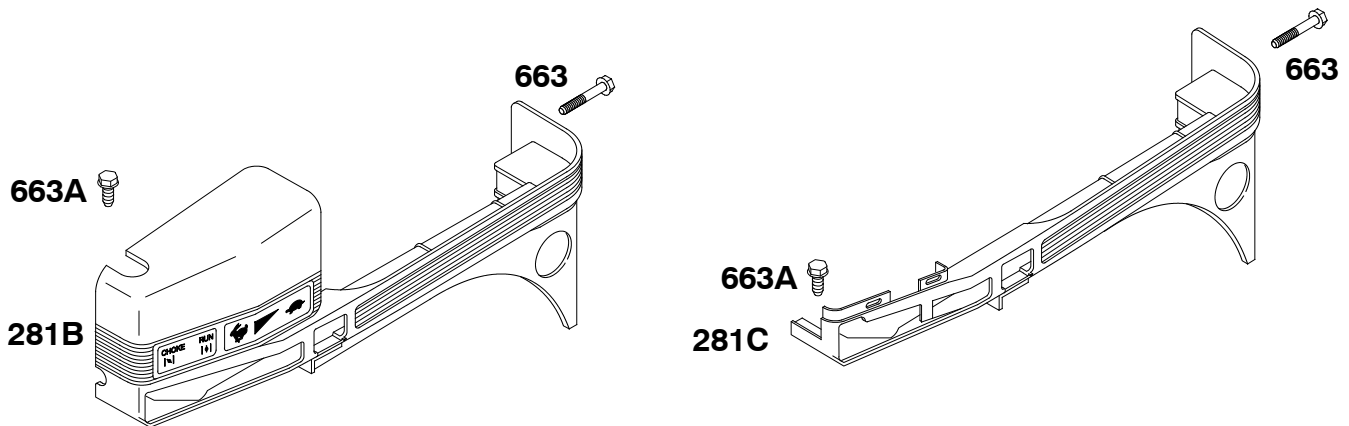

185400

REF. NO.	PART NO.	DESCRIPTION	REF. NO.	PART NO.	DESCRIPTION	REF. NO.	PART NO.	DESCRIPTION
281B	711574	Panel-Control (Used After Code Date 03063000). Used on Type No(s). 0039, 0044, 0074, 0075, 0076, 0080, 0081, 0084, 0164, 0165, 0254, 0259, 0274, 0275, 0276, 0280, 0284, 0295, 0298, 0303, 0539, 0543, 0554, 0562, 0620.			----- Note ----- 711569 Panel-Control (Used Before Code Date 03070100). Used on Type No(s). 0039, 0044, 0074, 0075, 0076, 0080, 0081, 0084, 0165, 0254, 0259, 0274, 0275, 0276, 0280, 0284, 0295, 0298, 0512, 0539, 0543, 0554, 0562, 0620.	281C	711577	Panel-Control Used on Type No(s). 0077, 0255, 0623, 0628.
						663	710095	Screw (Control Panel)
						663A	710234	Screw (Control Panel)

Carburetor Overhaul Kit - Reference 121
Engine Gasket Set - Reference 358

Valve Gasket Set - Reference 1095