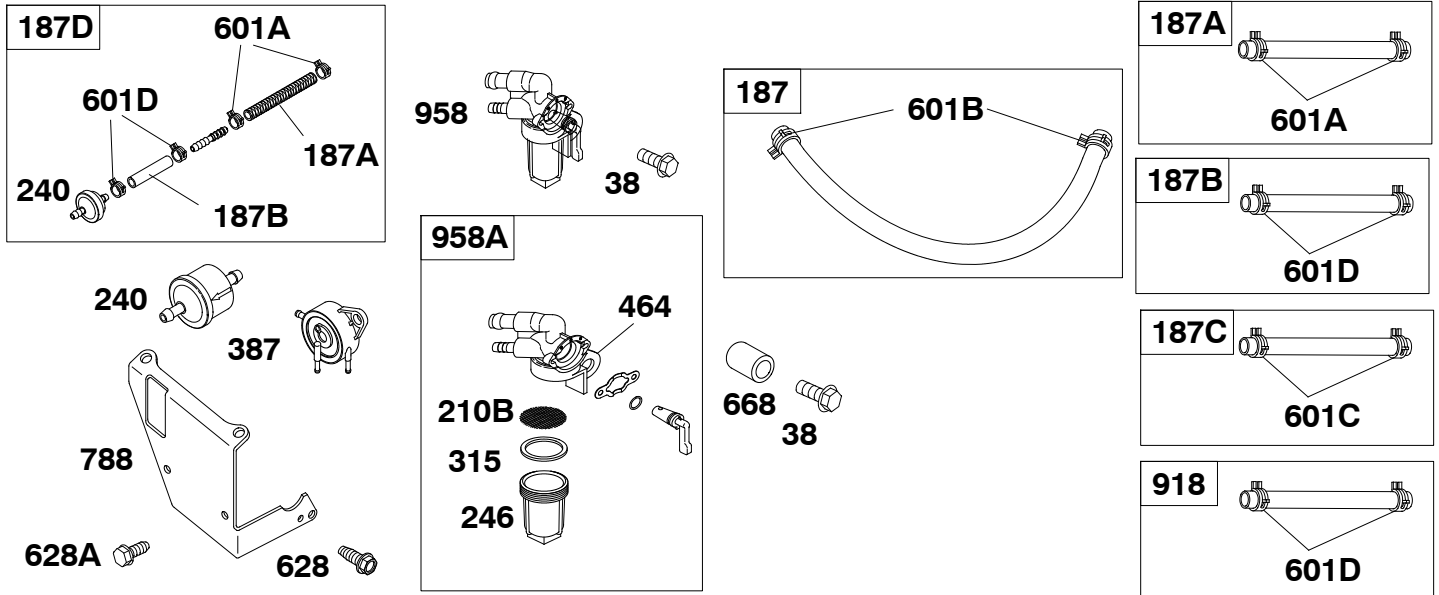

Carburetor Overhaul Kit - Reference 121
Engine Gasket Set - Reference 358

Valve Gasket Set - Reference 1095

185400

REF. NO.	PART NO.	DESCRIPTION	REF. NO.	PART NO.	DESCRIPTION	REF. NO.	PART NO.	DESCRIPTION
38	710160	Screw (Shut Off Valve)	246	710070	Bowl-Filter	668	710159	Spacer
187	716126	Line-Fuel (8mm Inside Diameter) (Cut To Required Length)	315	710072	Seal-O Ring (Filter Bowl)	788	710392	Bracket-Fuel Pump Used on Type No(s). 0052, 0059, 0103, 0259, 0548, 0618.
187A	716122	Line-Fuel (4mm Inside Diameter) (Cut To Required Length)	387	808656	Pump-Fuel	918	791745	Hose-Vacuum (1/4 Inch Inside Diameter) (Cut To Required Length)
187B	791745	Line-Fuel (1/4 Inch Inside Diameter) (Cut To Required Length)	464	710069	Seal-O Ring (Fuel Shut Off Valve)	958	716111	Valve-Fuel Shut Off (Used After Code Date 04072900).
187C	716123	Line-Fuel (6mm Inside Diameter) (Cut To Required Length)	601A	711549	Clamp-Hose	958A	715027	Valve-Fuel Shut Off (Used Before Code Date 04073000). ----- Note ----- 715224 Valve- Fuel Shut Off Used on Type No(s). 0052, 0059, 0103, 0259, 0548, 0615, 0618.
187D	715172	Line-Fuel	601B	711998	Clamp-Hose			
210B	710071	Strainer-Fuel	601C	711925	Clamp-Hose			
240	298090	Filter-Fuel ----- Note ----- 691035 Filter-Fuel Used on Type No(s). 0099, 0399.	601D	791850	Clamp-Hose			
			628	710248	Screw (Fuel Pump Bracket)			
			628A	710234	Screw (Fuel Pump Bracket)			