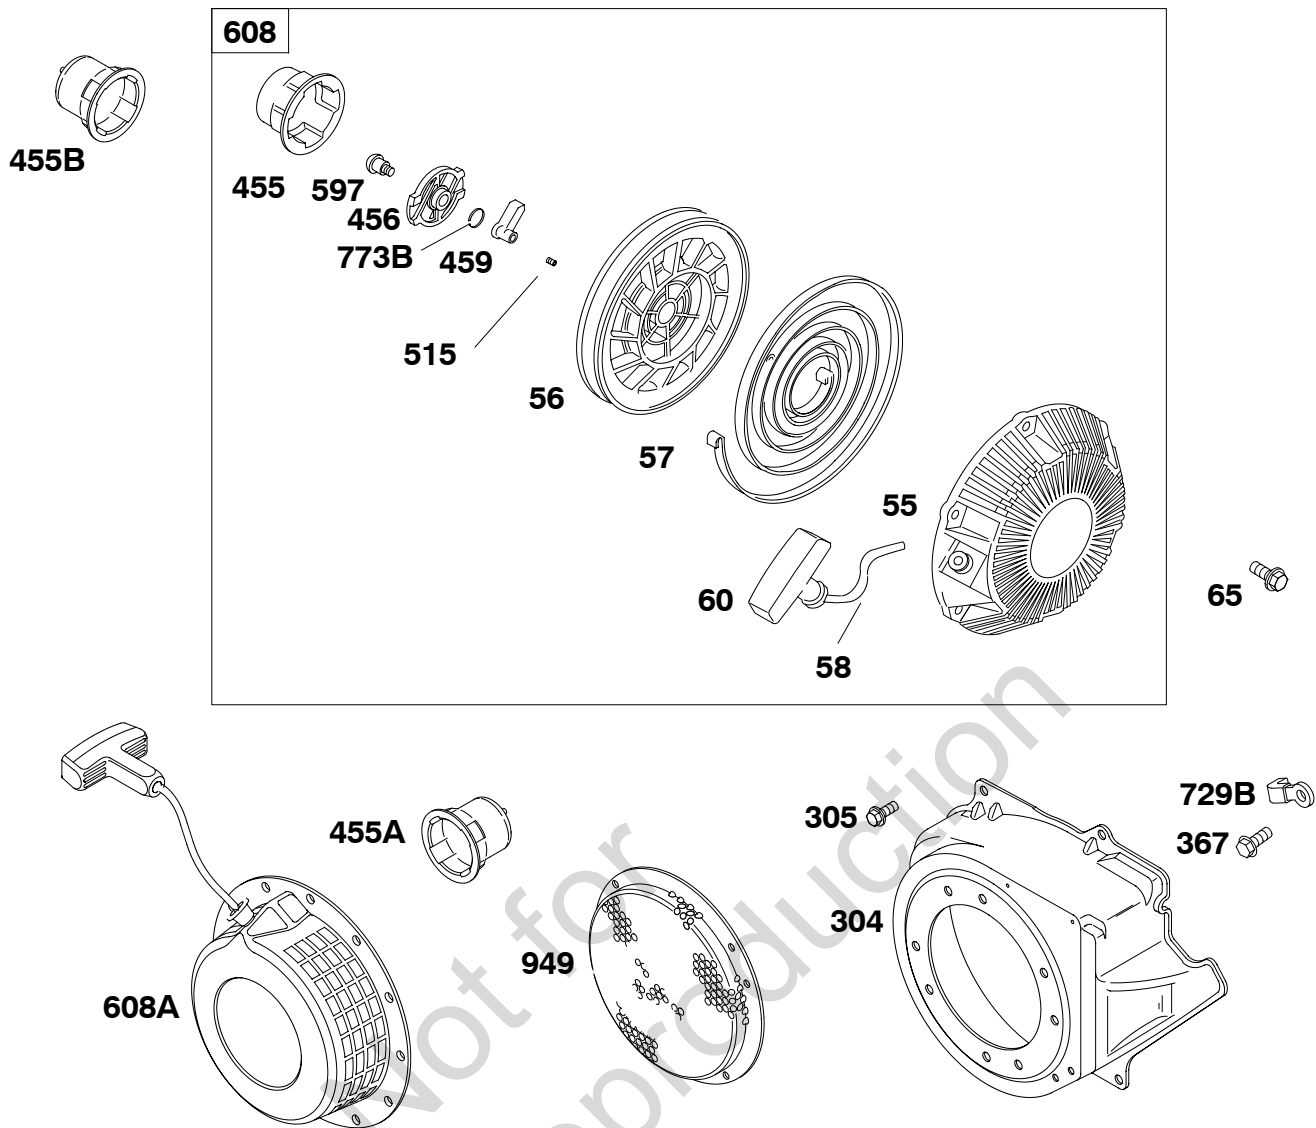

REF. NO.	PART NO.	DESCRIPTION	REF. NO.	PART NO.	DESCRIPTION	REF. NO.	PART NO.	DESCRIPTION
55	691568	Housing-Rewind Starter	304	710364	Housing-Blower ----- Note -----	455	710366	Cup-Flywheel
56	692085	Pulley-Starter		710231	Housing-Blower	455A	710230	Cup-Flywheel Used on Type No(s). 0072, 0127, 0131, 0142, 0156, 0164, 0272, 0549, 0563.
57	692086	Spring-Rewind Starter			Used on Type No(s). 0072, 0076, 0127, 0131, 0142, 0156, 0272, 0542, 0549, 0563, 0566.	455B	710277	Cup-Flywheel Used on Type No(s). 0099, 0399.
58	66574	Rope-Starter (Cut To Required Length)	305	710023	Screw (Blower Housing)	456	691529	Plate-Pawl Friction
59	805957	Insert-Grip	367	710023	Screw (Wire Clip)	459	808166	Pawl-Ratchet
60	808167	Grip-Starter Rope				515	691528	Spring-Pawl
65	710074	Screw (Rewind Starter)						

Carburetor Overhaul Kit - Reference 121
Engine Gasket Set - Reference 358

Valve Gasket Set - Reference 1095