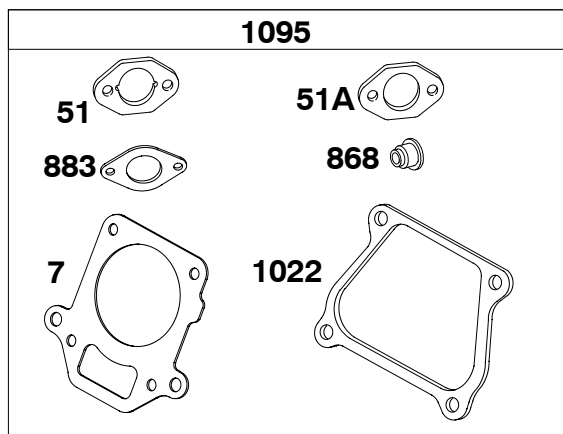

REF. NO.	PART NO.	DESCRIPTION	REF. NO.	PART NO.	DESCRIPTION	REF. NO.	PART NO.	DESCRIPTION
3	710000	Seal-Oil (Magneto Side)	117	710877	Jet-Main ----- Note ----- 711607 Jet-Main	117A	711679	Jet-Main Used on Type No(s). 0399.
7	710205	Gasket-Cylinder Head			Used on Type No(s). ----- Note ----- 0046, 0051, 0052, 0053, 0054, 0122, 0127, 0141, 0142, 0246, 0251, 0254, 0255, 0295, 0542, 0552, 0553, 0560, 0562, 0563, 0565, 0609, 0615, 0616, 0617, 0623, 0624.			----- Note ----- 710316 Jet-Main Used on Type No(s). 0099.
12	710216	Gasket-Crankcase ----- Note ----- 710141 Gasket-Crankcase Used on Type No(s). 0280, 0543.				121	715156	Kit-Carburetor Overhaul
20	710215	Seal-Oil (PTO Side)				137		Gasket-Float Bowl (Sold in Kit Only)
51	710235	Gasket-Intake				142	710317	Nozzle-Carburetor ----- Note ----- 711605 Nozzle-Carburetor Used on Type No(s). 0046, 0051, 0052, 0053, 0054, 0122, 0127, 0141, 0142, 0246, 0251, 0254, 0255, 0295, 0542, 0552, 0553, 0560, 0562, 0563, 0565, 0609, 0615, 0616, 0617, 0623, 0624.
51A	710237	Gasket-Intake						
104	231652	Pin-Float Hinge						
105	715155	Valve-Float Needle						

Carburetor Overhaul Kit - Reference 121
Engine Gasket Set - Reference 358

Valve Gasket Set - Reference 1095