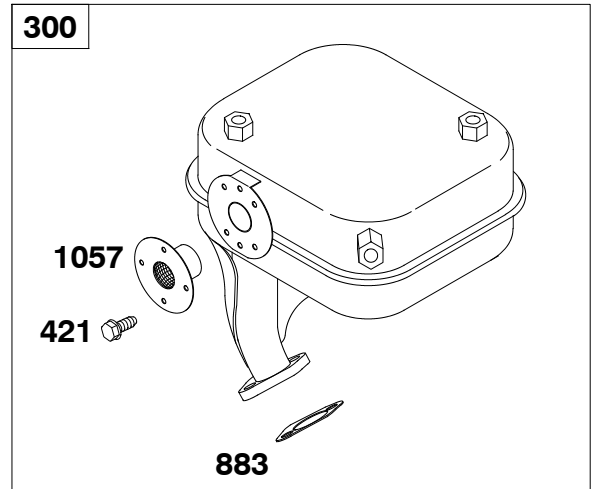

REF. NO.	PART NO.	DESCRIPTION	REF. NO.	PART NO.	DESCRIPTION	REF. NO.	PART NO.	DESCRIPTION
296	710099	Stud (Muffler)	613	710057	Screw (Muffler)	883	710250	Gasket-Exhaust
300	715523	Muffler (High Mount)	676	715230	Deflector-Muffler	914A	710248	Screw (Rocker Cover)
346	690661	Screw (Spark Arrester)	677	710307	Screw (Muffler Deflector)	981	715495	Brace-Muffler
421	710307	Screw (Outlet Screen)	832	710334	Guard-Muffler (High Mount)	994	715491	Arrester-Spark
			836	710074	Screw (Muffler Guard)	1057	710331	Screen-Outlet
						1177	710081	Nut (Muffler)

Carburetor Overhaul Kit - Reference 121
Engine Gasket Set - Reference 358

Valve Gasket Set - Reference 1095