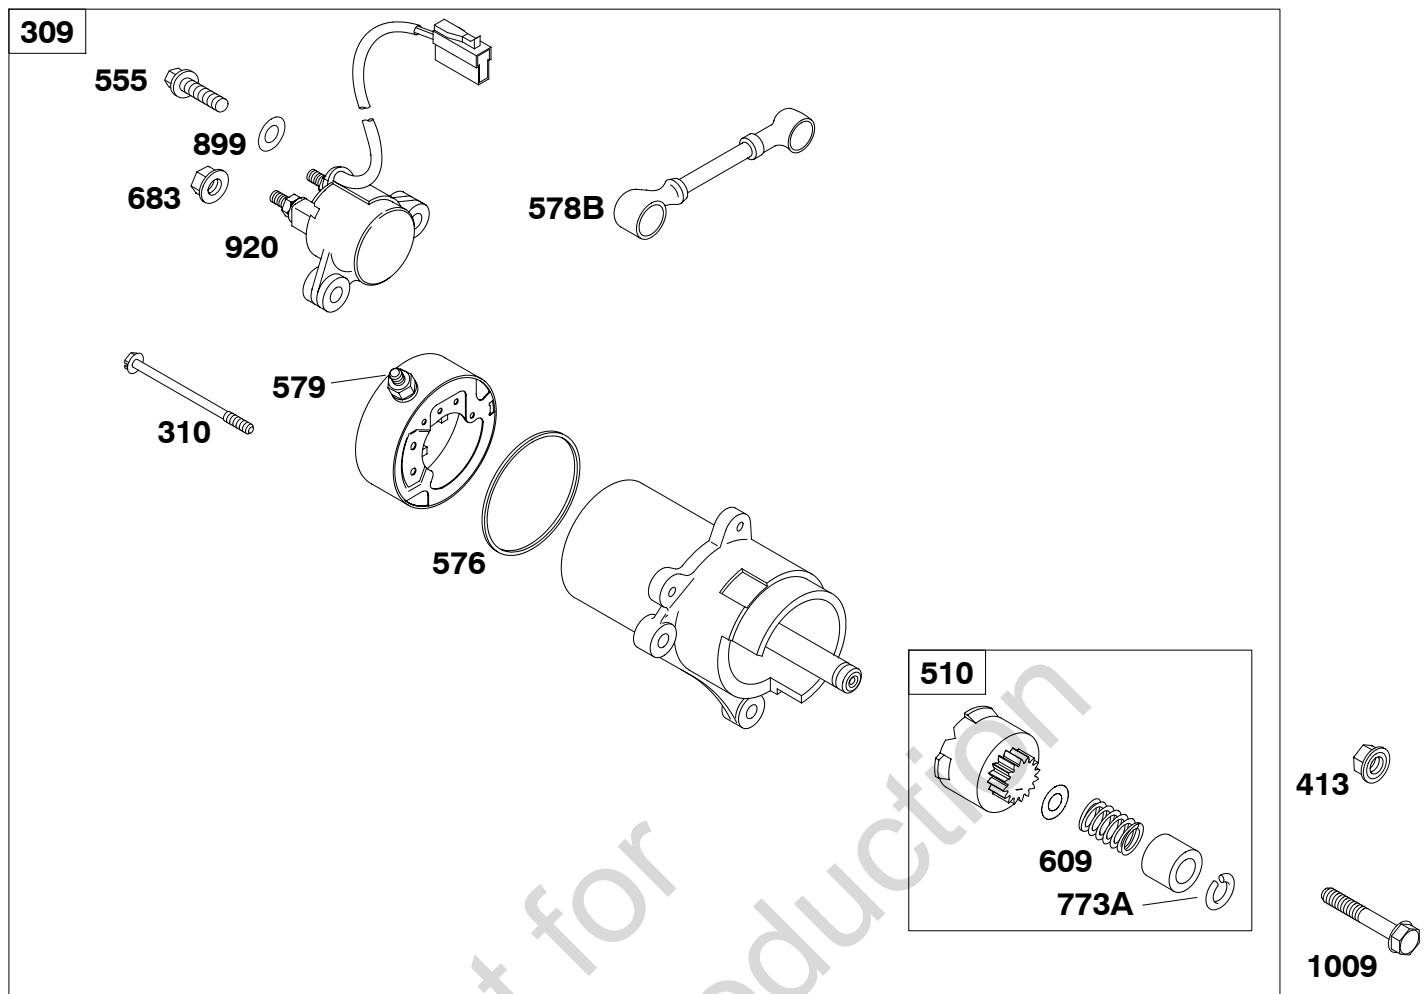

185400

REF. NO.	PART NO.	DESCRIPTION	REF. NO.	PART NO.	DESCRIPTION	REF. NO.	PART NO.	DESCRIPTION
309	715808	Motor-Starter ----- Note ----- 715734 Motor-Starter Used on Type No(s). 0164.	578B	715198	Wire Assembly	920	715197	Solenoid-Starter
310	710354	Bolt (Starter Motor)	579	710362	Nut (Starter Cable)	1009	710348	Screw (Starter Motor)
413	710081	Nut (Starter Motor)	609	710357	Spring-Starter Drive			
510	715196	Drive-Starter	683	710362	Nut (Starter Solenoid)			
555	710360	Screw (Starter Solenoid)	773A	710359	Retainer			
576	710610	Seal-O Ring (Starter Sub Assembly)	899	710361	Washer (Starter Solenoid)			

Carburetor Overhaul Kit - Reference 121
Engine Gasket Set - Reference 358

Valve Gasket Set - Reference 1095