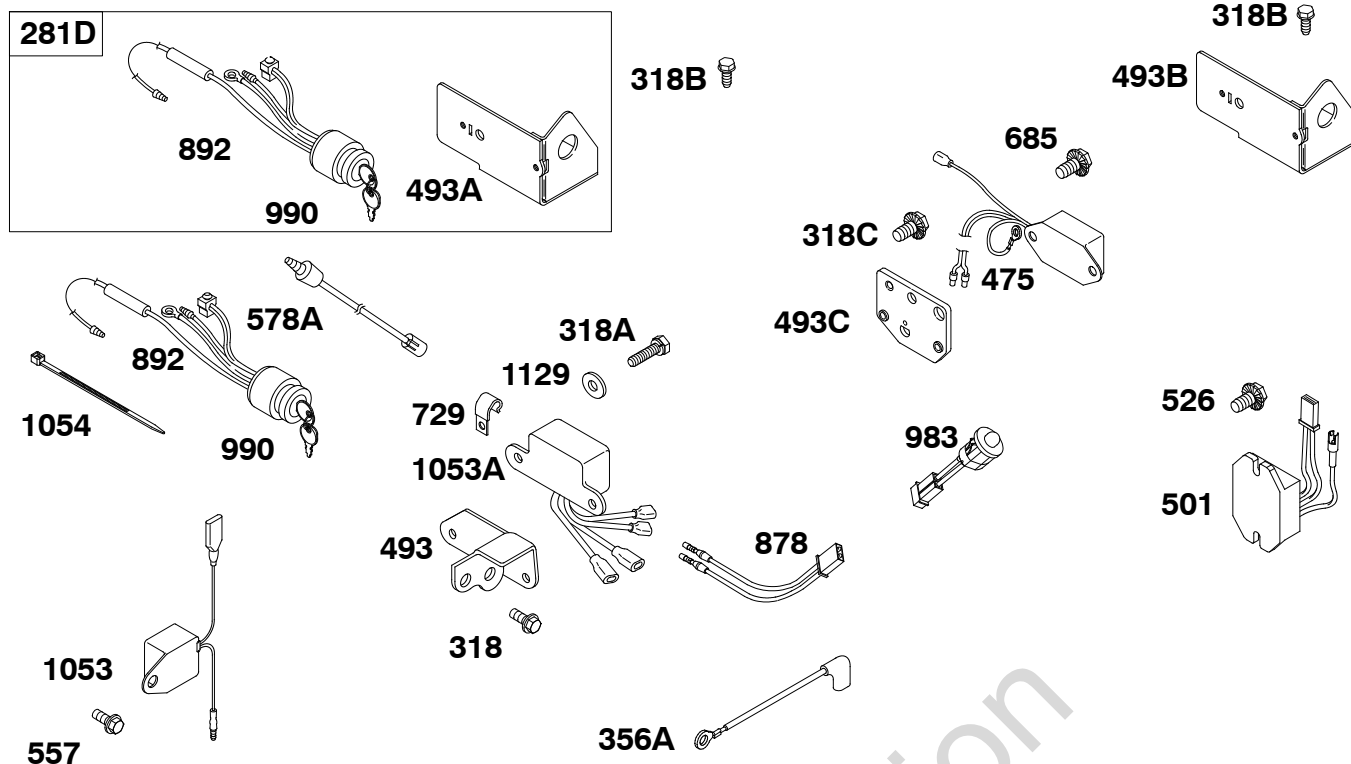

REF. NO.	PART NO.	DESCRIPTION	REF. NO.	PART NO.	DESCRIPTION	REF. NO.	PART NO.	DESCRIPTION
281D	715223	Panel-Control Used on Type No(s). 0039, 0059, 0084, 0086, 0165, 0259, 0284, 0554, 0562, 0620.	493A	710717	Bracket-Mounting	729	710407	Clip-Wire
			493B	710363	Bracket-Mounting	892	715199	Switch-Key
			493C	710593	Bracket-Mounting Used on Type No(s). 0136, 0806.			----- Note ----- 710716 Switch-Key Used on Type No(s). 0059, 0084.
318	710023	Screw (Mounting Bracket)	501	691185	Regulator Used on Type No(s). 0039, 0059, 0084, 0086, 0113, 0130, 0145, 0165, 0259, 0284, 0513, 0545, 0554, 0562, 0620.	878	710417	Harness-Wiring
318A	710781	Screw (Mounting Bracket)	526	710057	Screw (Regulator)	983	692362	Light-Indicator Used on Type No(s). 0099, 0399.
318B	710074	Screw (Mounting Bracket)	557	710781	Screw (Oil Gard® Module)	990	711327	Key Set
318C	710234	Screw (Mounting Bracket)	578A	715202	Wire Assembly	1053	710305	Module-Oil Gard®
356A	710087	Wire-Stop	685	710089	Screw (Rectifier)	1053A	710408	Module-Oil Gard® Used on Type No(s). 0099, 0399.
475	715200	Rectifier				1054	710349	Tie-Cable
493	710085	Bracket-Mounting Used on Type No(s). 0099, 0399.				1129	710978	Washer (Oil Gard® Module)