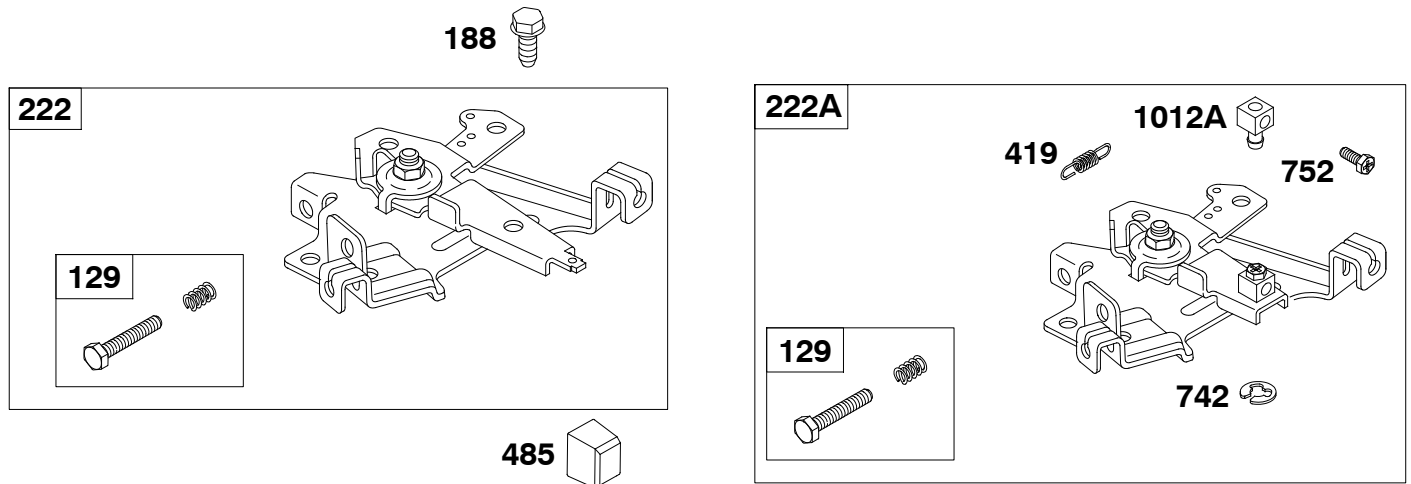

Carburetor Overhaul Kit - Reference 121
Engine Gasket Set - Reference 358

Valve Gasket Set - Reference 1095

REF. NO.	PART NO.	DESCRIPTION	REF. NO.	PART NO.	DESCRIPTION	REF. NO.	PART NO.	DESCRIPTION
129	715170	Screw/Spring-Governor Speed (Idle & High Speed Adjustments) ----- Note ----- 715024 Screw/Spring-Governor Speed (Idle & High Speed Adjustments) Used on Type No(s). 0035, 0037, 0038, 0039, 0043, 0044, 0046, 0047, 0053, 0059, 0072, 0076, 0084, 0088, 0103, 0106, 0112, 0137, 0145, 0165, 0235, 0236, 0238, 0239, 0246, 0247, 0259, 0276, 0284, 0297, 0512, 0543, 0545, 0553, 0554, 0559, 0562, 0565, 0566, 0612, 0616, 0617, 0620.	188	710057	Screw (Control Bracket)	222A	715676	Bracket-Control Used on Type No(s). 0538, 0539, 0548. ----- Note ----- 715296 Bracket-Control Used on Type No(s). 0164, 0301, 0302, 0571.
222	715046	Bracket-Control ----- Note ----- 715025 Bracket-Control Used on Type No(s). 0035, 0037, 0038, 0039, 0043, 0044, 0046, 0047, 0053, 0059, 0072, 0076, 0084, 0088, 0103, 0106, 0112, 0137, 0145, 0165, 0235, 0236, 0238, 0239, 0246, 0247, 0259, 0276, 0284, 0297, 0512, 0543, 0545, 0553, 0554, 0559, 0562, 0565, 0566, 0612, 0616, 0617, 0620. 715747 Bracket-Control Used on Type No(s). 0122, 0560, 0615.	419	710475	Spring-Return	485	692295	Knob-Control
			742	710477	Retainer-E Ring	752	710478	Screw (Link Retainer)
			1012A	710855	Retainer-Link			