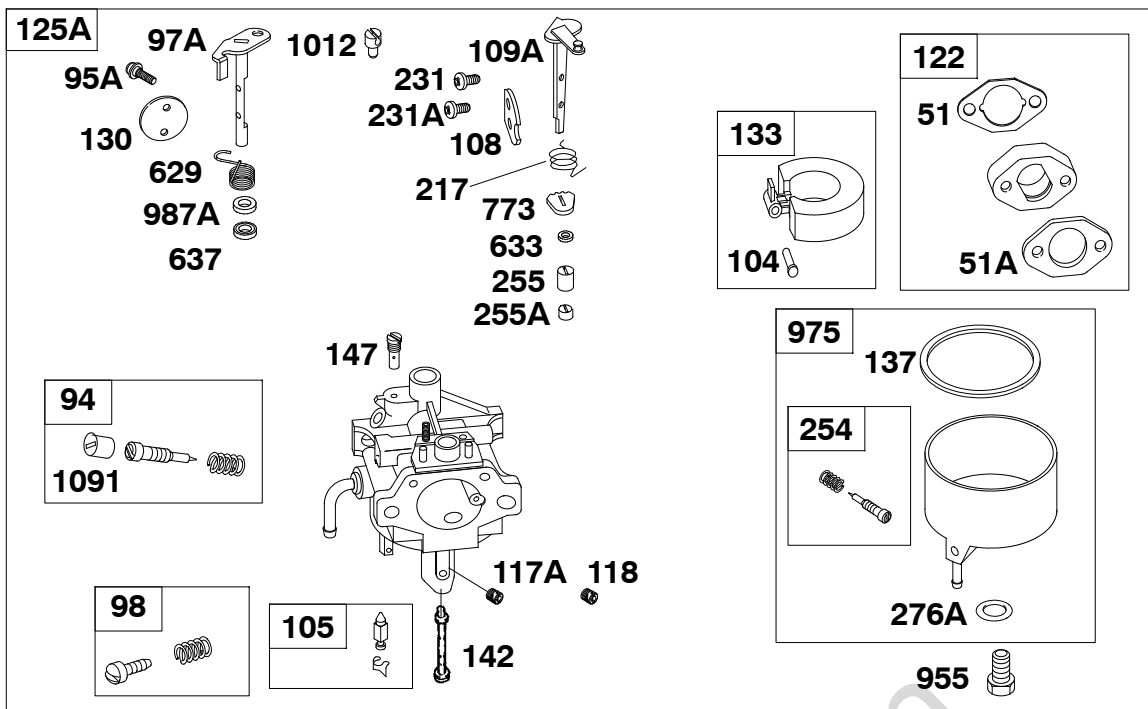

185400

REF. NO.	PART NO.	DESCRIPTION	REF. NO.	PART NO.	DESCRIPTION	REF. NO.	PART NO.	DESCRIPTION
51	710235	Gasket-Intake	117A	711679	Jet-Main	254	492274	Drain-Carburetor Bowl
51A	710237	Gasket-Intake			Used on Type No(s). 0399.	255	710177	Bushing-Choke Shaft (Upper)
94	715293	Kit-Idle Mixture			----- Note -----	255A	710312	Bushing-Choke Shaft (Lower)
95A	710859	Screw (Throttle Valve) Used on Type No(s). 0399.			710316 Jet-Main Used on Type No(s). 0099.	276A		Washer-Sealing (Sold In Kit Only)
		----- Note -----	118	710512	Jet-Main (High Altitude)	629	710456	Spring-Throttle Return
		710856 Screw (Throttle Valve) Used on Type No(s). 0099.	122	715120	Spacer-Carburetor	633		Seal-Choke/Throttle Shaft (Sold in Kit Only)
97A	710458	Shaft-Throttle	125A	715572	Carburetor Used on Type No(s). 0099, 0399.	637		Washer (Throttle Shaft) (Sold in Kit Only)
98	715074	Kit-Idle Speed	130	710323	Valve-Throttle	773	710175	Retainer
104	710310	Pin-Float Hinge	133	492283	Float-Carburetor Gasket-Float Bowl (Sold In Kit Only)	955	94628	Plug-Carburetor
105	715155	Valve-Float Needle	137			975	715159	Bowl-Float
108	710860	Valve-Choke (Used After Code Date 94123100).	142	710317	Nozzle-Carburetor	987A	710460	Seal-Throttle Shaft
		----- Note -----	147	710321	Jet-Pilot	1012	280861	Retainer-Link
		710322 Valve-Choke (Used Before Code Date 95010100).			----- Note -----	1091	710485	Cap-Limiter
109A	710457	Shaft-Choke	217	710455	Spring-Choke Return			
			231	710683	Screw (Choke Valve) Used on Type No(s). 0399.			
			231A	710191	Screw (Choke Valve) Used on Type No(s). 0099.			

Carburetor Overhaul Kit - Reference 121
Engine Gasket Set - Reference 358

Valve Gasket Set - Reference 1095