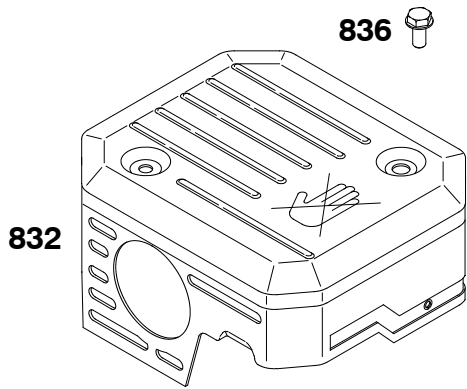

REF. NO.	PART NO.	DESCRIPTION	REF. NO.	PART NO.	DESCRIPTION	REF. NO.	PART NO.	DESCRIPTION
296	710099	Stud (Muffler)	613	710057	Screw (Muffler)	883	710250	Gasket-Exhaust
300	715523	Muffler (High Mount)	676	715230	Deflector-Muffler	914A	710248	Screw (Rocker Cover)
346	690661	Screw (Spark Arrester)	677	710307	Screw (Muffler Deflector)	981	715495	Brace-Muffler
421	710307	Screw (Outlet Screen)	832	710334	Guard-Muffler (High Mount)	994	715491	Arrester-Spark
			836	710074	Screw (Muffler Guard)	1057	710331	Screen-Outlet
						1177	710081	Nut (Muffler)

Carburetor Overhaul Kit - Reference 121
Engine Gasket Set - Reference 358

Valve Gasket Set - Reference 1095